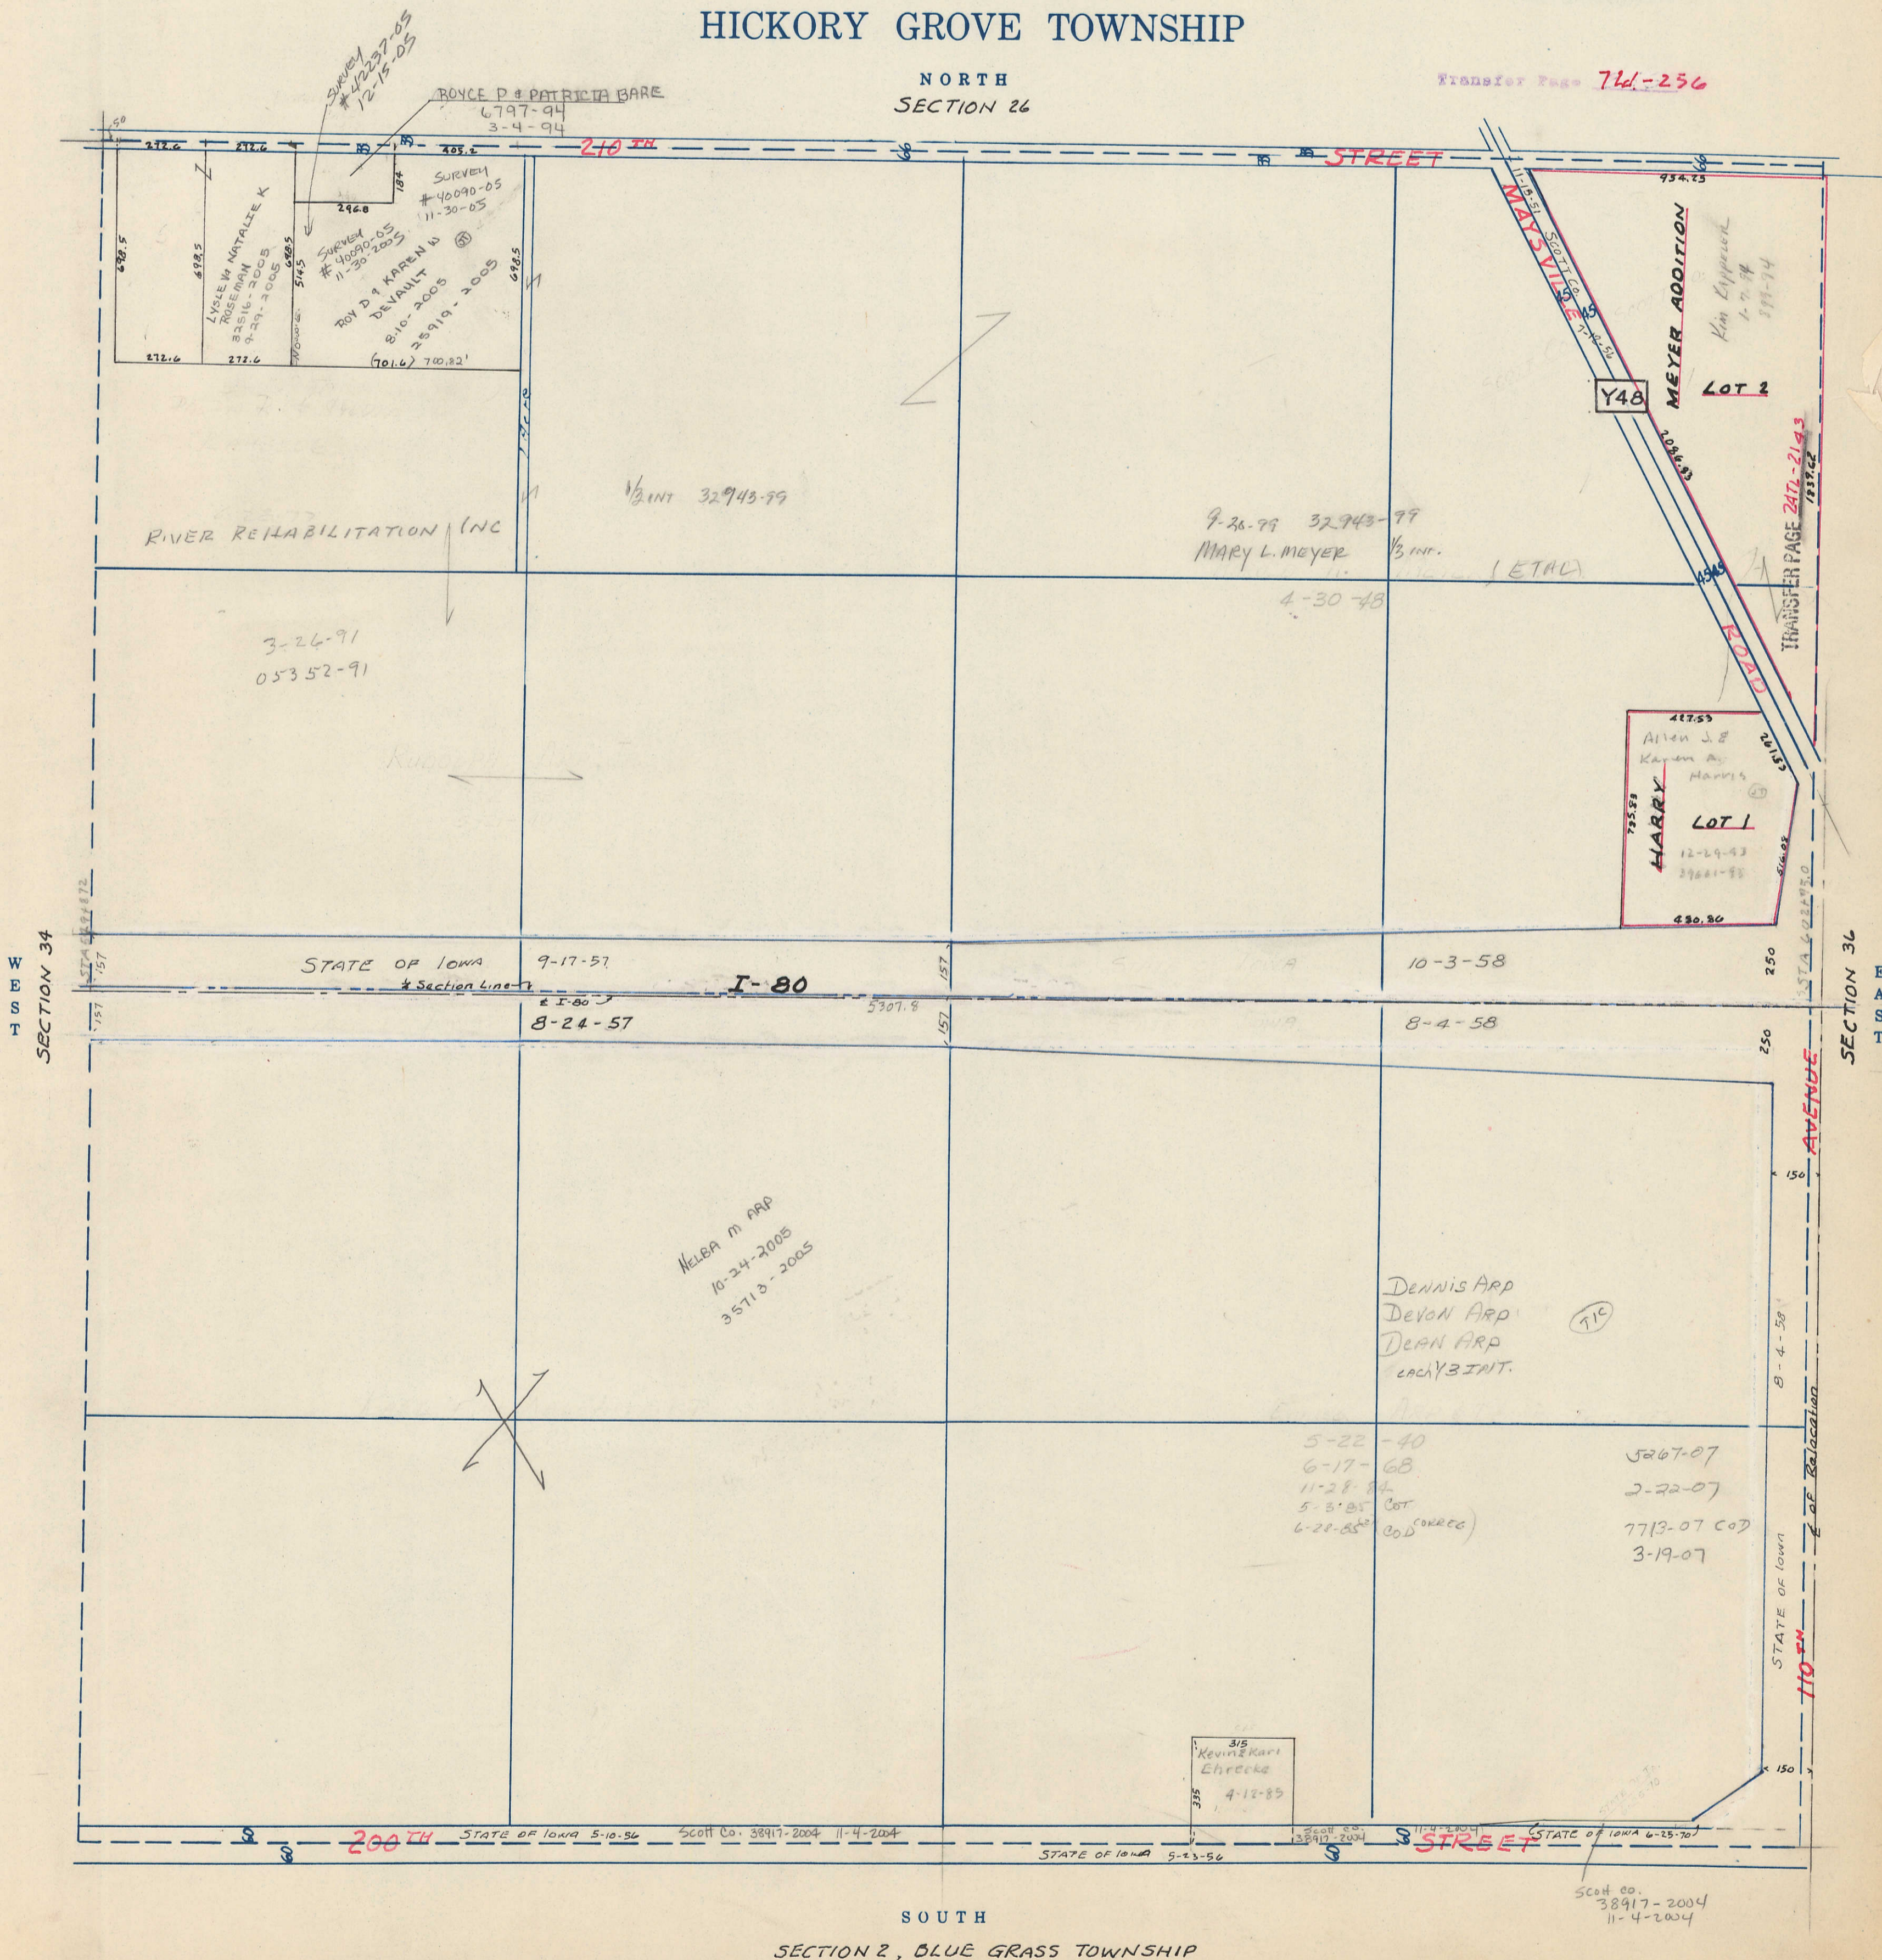

SECTION  
35

SCALE IN CHAINS

Township 79-North; Range 2

EAST OF THE FIFTH PRINCIPAL MERIDIAN

SCOTT COUNTY, IOWA

HICKORY GROVE TOWNSHIP

SCALE IN FEET

NORTH  
SECTION 26

Transfer Page 744-256

SOUTH  
SECTION 2, BLUE GRASS TOWNSHIP

SCOTT CO.  
38917-2004  
11-4-2004